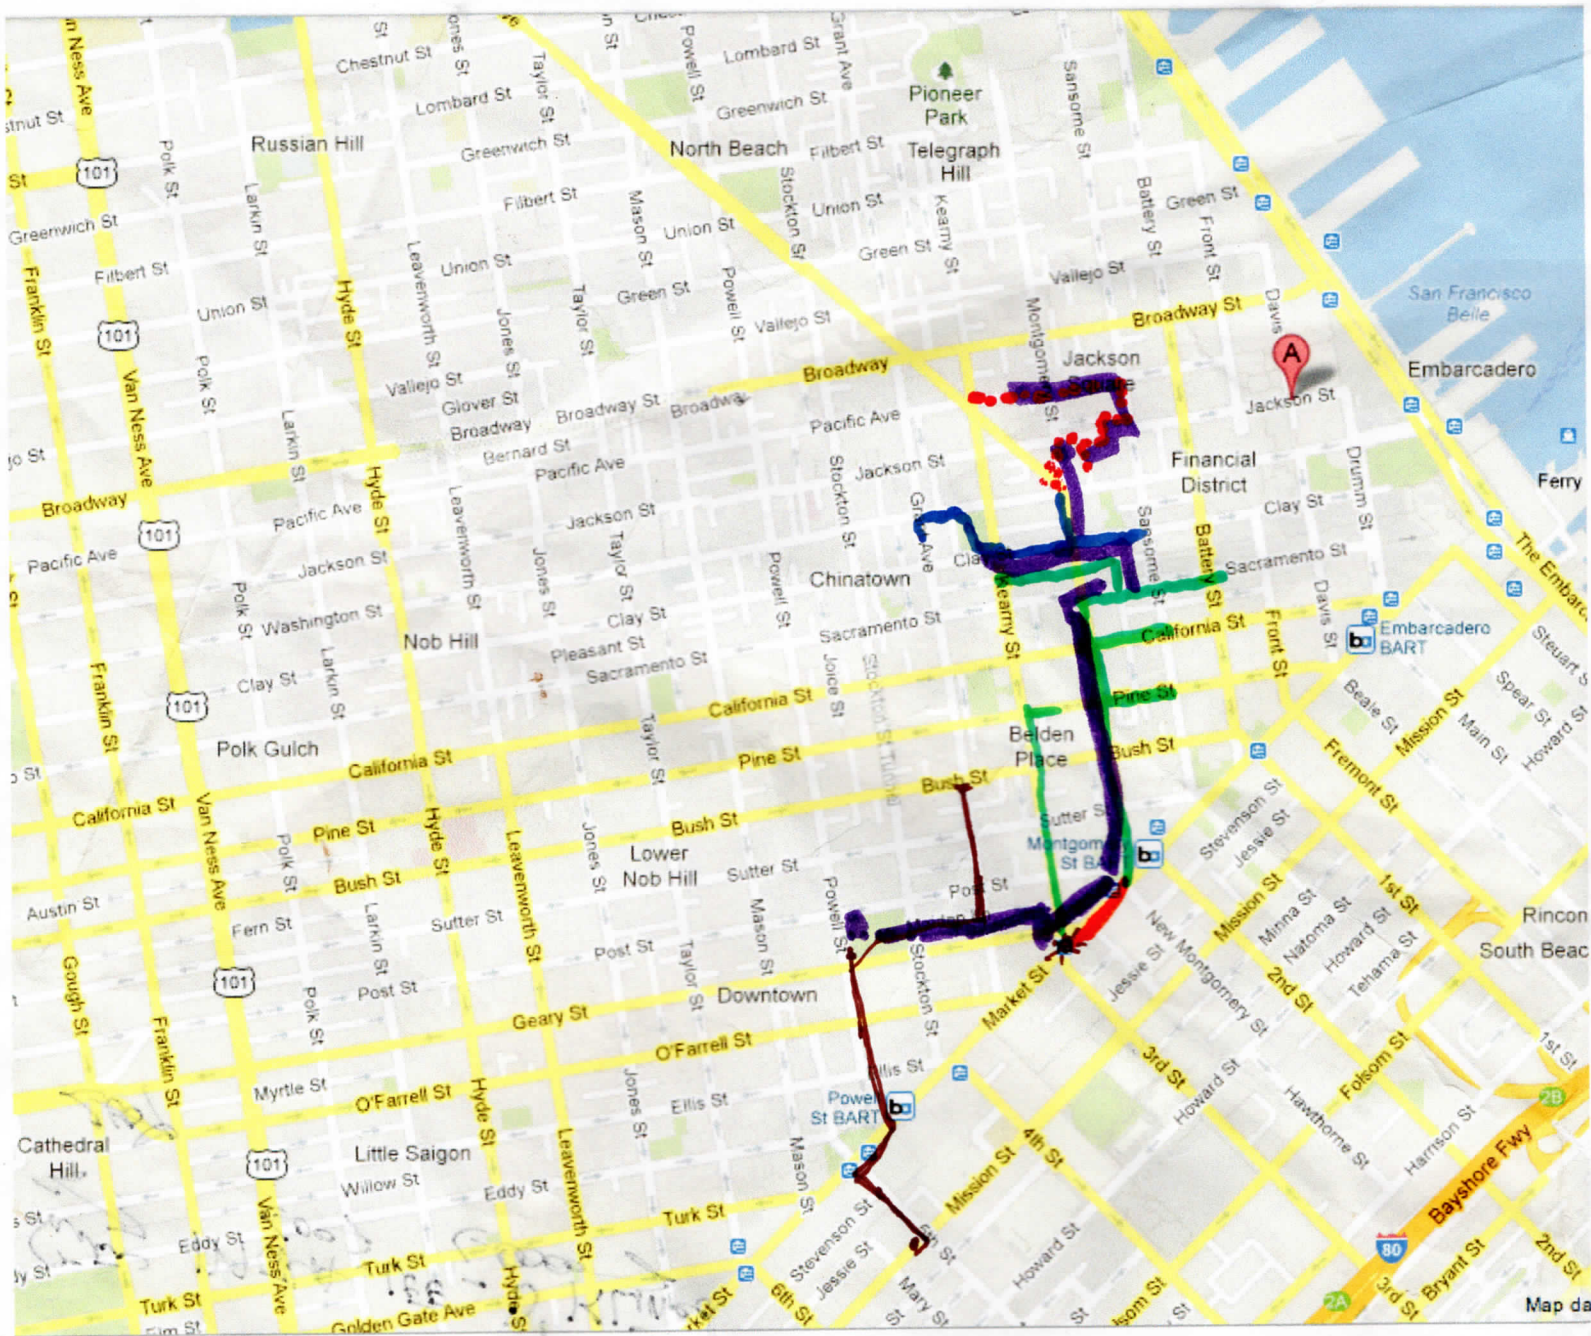

UNION SQUARE, MONTGOMERY, TRANS,  
 CHRONICLE/CALL, MONTGOMERY, TRANS,  
 COMMERCIAL ST, BARBARY COAST

BARBARY COAST TRAIL Downtown Portion

\* = LOTA's Fountain

BARBARY COAST HISTORIC DISTRICT (8)  
 FINANCIAL DISTRICT (6)  
 PORTSMOUTH SQUARE (15) ROUTE \*  
 MARKET ST TOUR (10)